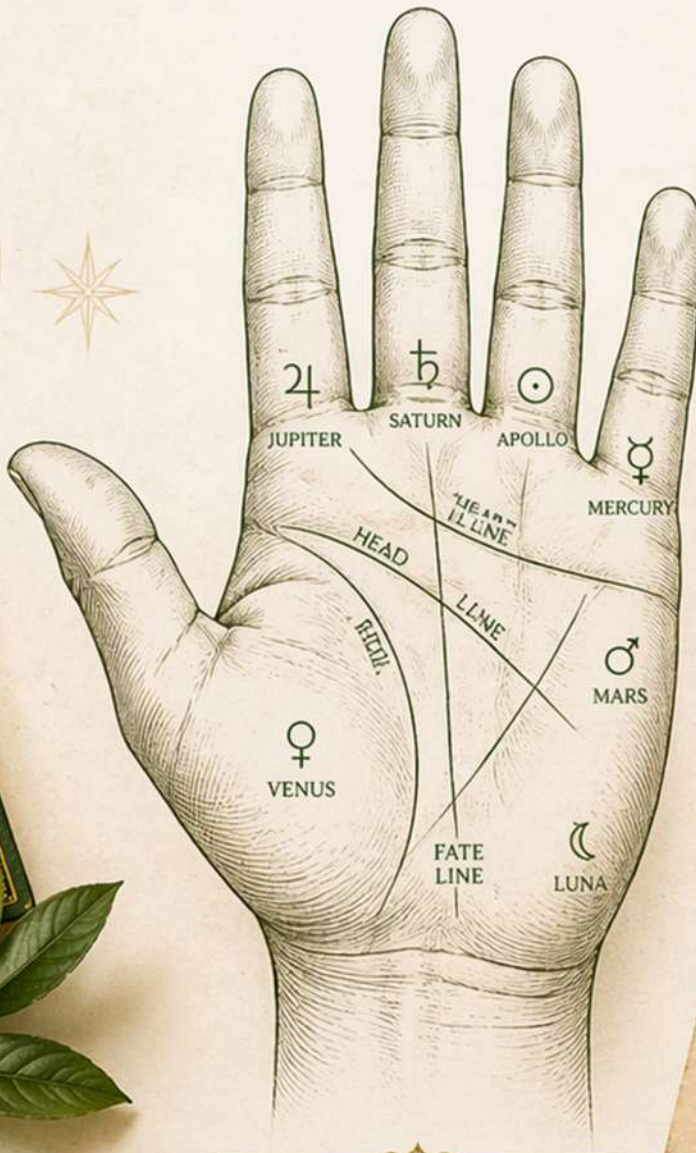

# Palmistry

SYLLABUS

*Intuition  
Wisdom  
Strength*

*Intuition  
Strength  
Courage  
Balance  
Success*

**Course:** Master in Palmistry

**Duration:** 4 Months

**Eligibility:** 10th or Equivalent